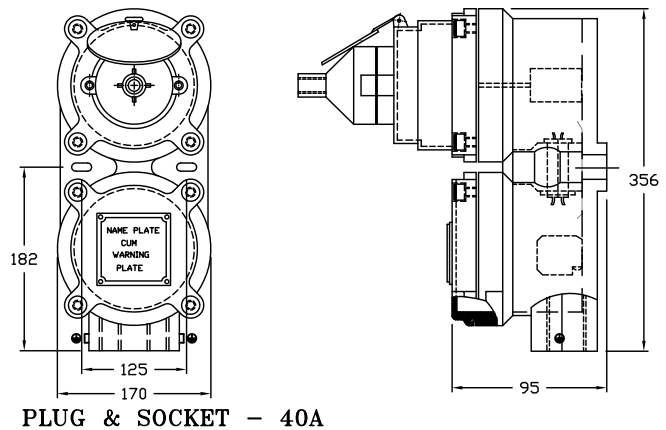

PUSH BUTTON WITH AMMETER

TWIN SOCKET UNIT - UPTO 40A

INTERLOCKED PLUG/SOCKET WITH ISOLATOR - 40A

INSTRUMENT ENCLOSURE

INTRINSICALLY SAFE ELECTRIC HOOTER

Spl. Notes:
 NOISE LEVEL 120 DB
 TEMPERATURE CLASS T3

PLUG & SOCKET - 40A

PENDENT CONTROL STATION