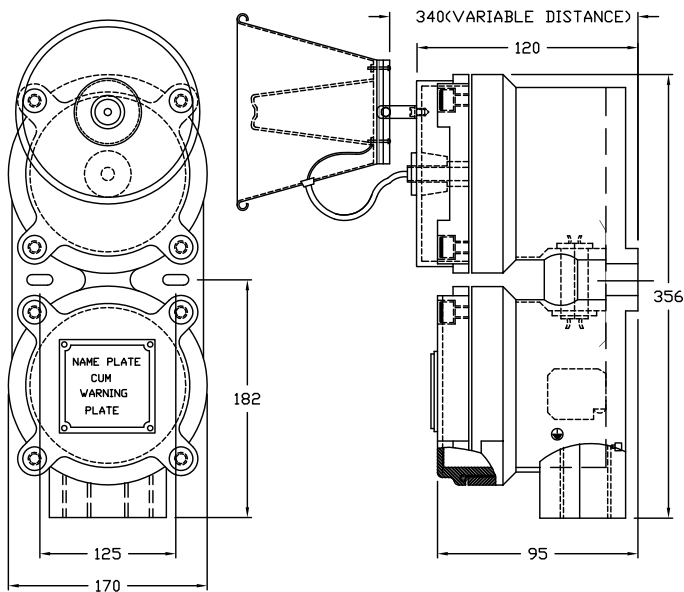

PUSH BUTTON WITH AMMETER

TWIN SOCKET UNIT - UPTO 40A

INTERLOCKED PLUG/SOCKET WITH ISOLATOR - 40A

INSTRUMENT ENCLOSURE

INTRINSICALLY SAFE ELECTRIC HOOTER

Spl. Notes:
 NOISE LEVEL 120 DB
 TEMPERATURE CLASS T3

PLUG & SOCKET - 40A

PENDENT CONTROL STATION