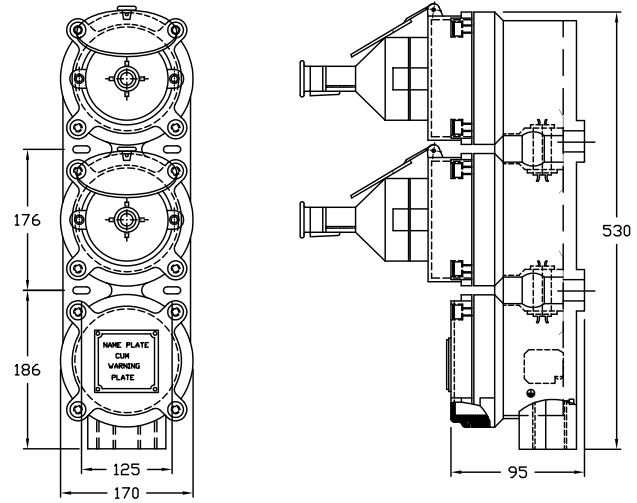

PUSH BUTTON WITH AMMETER

TWIN SOCKET UNIT - UPTO 40A

INTERLOCKED PLUG/SOCKET WITH ISOLATOR - 40A

INSTRUMENT ENCLOSURE

INTRINSICALLY SAFE ELECTRIC HOOTER

Spl. Notes:
 NOISE LEVEL 120 DB
 TEMPERATURE CLASS T3

PLUG & SOCKET - 40A

PENDENT CONTROL STATION