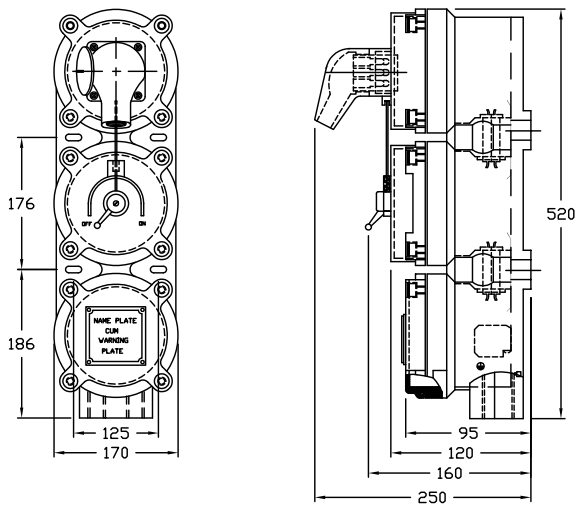

PUSH BUTTON WITH AMMETER

TWIN SOCKET UNIT - UPTO 40A

INTERLOCKED PLUG/SOCKET WITH ISOLATOR - 40A

INSTRUMENT ENCLOSURE

INTRINSICALLY SAFE ELECTRIC HOOTER

Spl. Notes:
 NOISE LEVEL 120 DB
 TEMPERATURE CLASS T3

PLUG & SOCKET - 40A

PENDENT CONTROL STATION