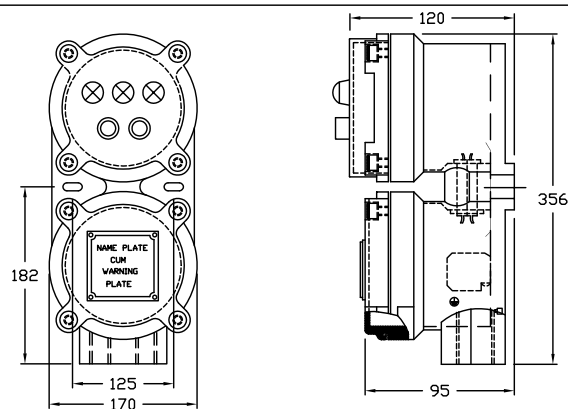

PUSH BUTTON WITH AMMETER

TWIN SOCKET UNIT - UPTO 40A

INTERLOCKED PLUG/SOCKET WITH ISOLATOR - 40A

INSTRUMENT ENCLOSURE

INTRINSICALLY SAFE ELECTRIC HOOTER

Spl. Notes:
 NOISE LEVEL 120 DB
 TEMPERATURE CLASS T3

PLUG & SOCKET - 40A

PENDENT CONTROL STATION