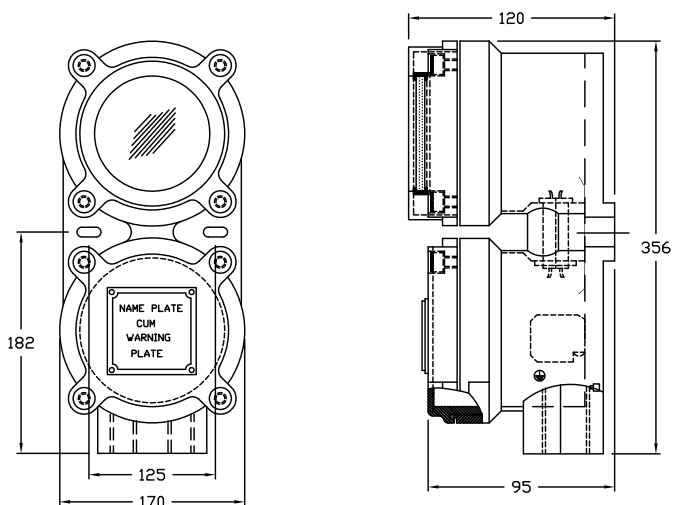

PUSH BUTTON WITH AMMETER

TWIN SOCKET UNIT - UPTO 40A

INTERLOCKED PLUG/SOCKET WITH ISOLATOR - 40A

INSTRUMENT ENCLOSURE

INTRINSICALLY SAFE ELECTRIC HOOTER

Spl. Notes:
 NOISE LEVEL 120 DB
 TEMPERATURE CLASS T3

PLUG & SOCKET - 40A

PENDENT CONTROL STATION